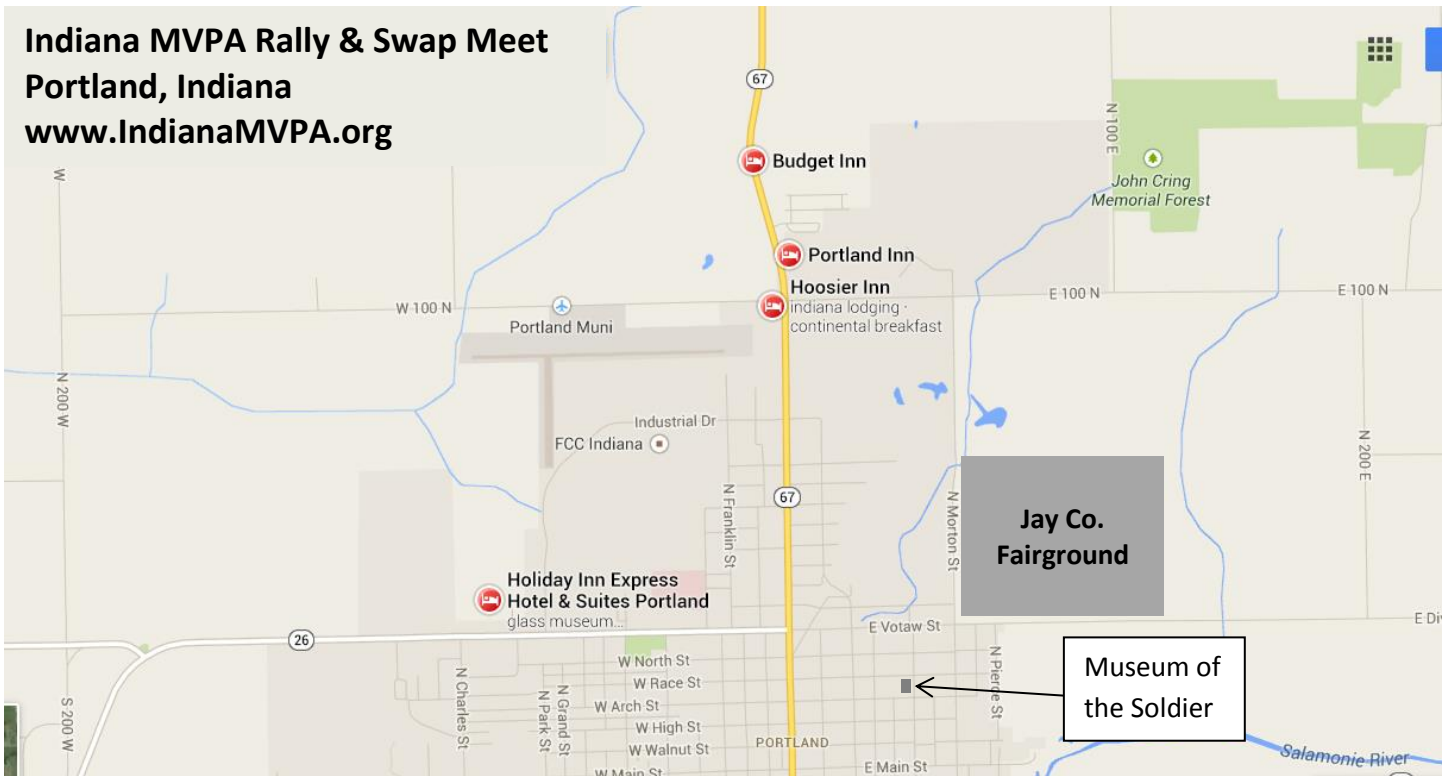

**Indiana MVPA Rally & Swap Meet
Portland, Indiana
www.IndianaMVPA.org**

Portland Hotels:

Budget Inn

1411 U.S. 27, Portland, IN 47371 (260) 726-9391 budgetinn.com

Portland Inn

1147 U.S. 27, Portland, IN 47371 (260) 726-8888 portland-inn.com

Hoosier Inn

1620 N Meridian St, Portland, IN 47371 (260) 726-7113 (no website)

Holiday Inn Express

100 Holiday Dr., Portland, IN 47371 (260) 726-6688 ihg.com

Directions:

From Indianapolis. Take I-69 North to exit 234 (Muncie). Follow IN-67 N to Portland. Continue straight at Arby's to fairgrounds.

From I-70 (Richmond, IN). Take exit 151 and follow IN-27 N to Portland. Turn right at Arby's in Portland onto Votaw Street and continue east to fairgrounds.

From Celina, OH. Take OH SR-29 W to IN SR-67 W. Turn South at SR-27 and follow to Portland. Turn left at Arby's in Portland onto Votaw Street and continue east to fairgrounds.

From Ft Wayne. From the bypass (I-469/SR 24) take exit 11 and follow IN-27 S to Portland. Turn left at Arby's in Portland onto Votaw Street and continue east to fairgrounds.