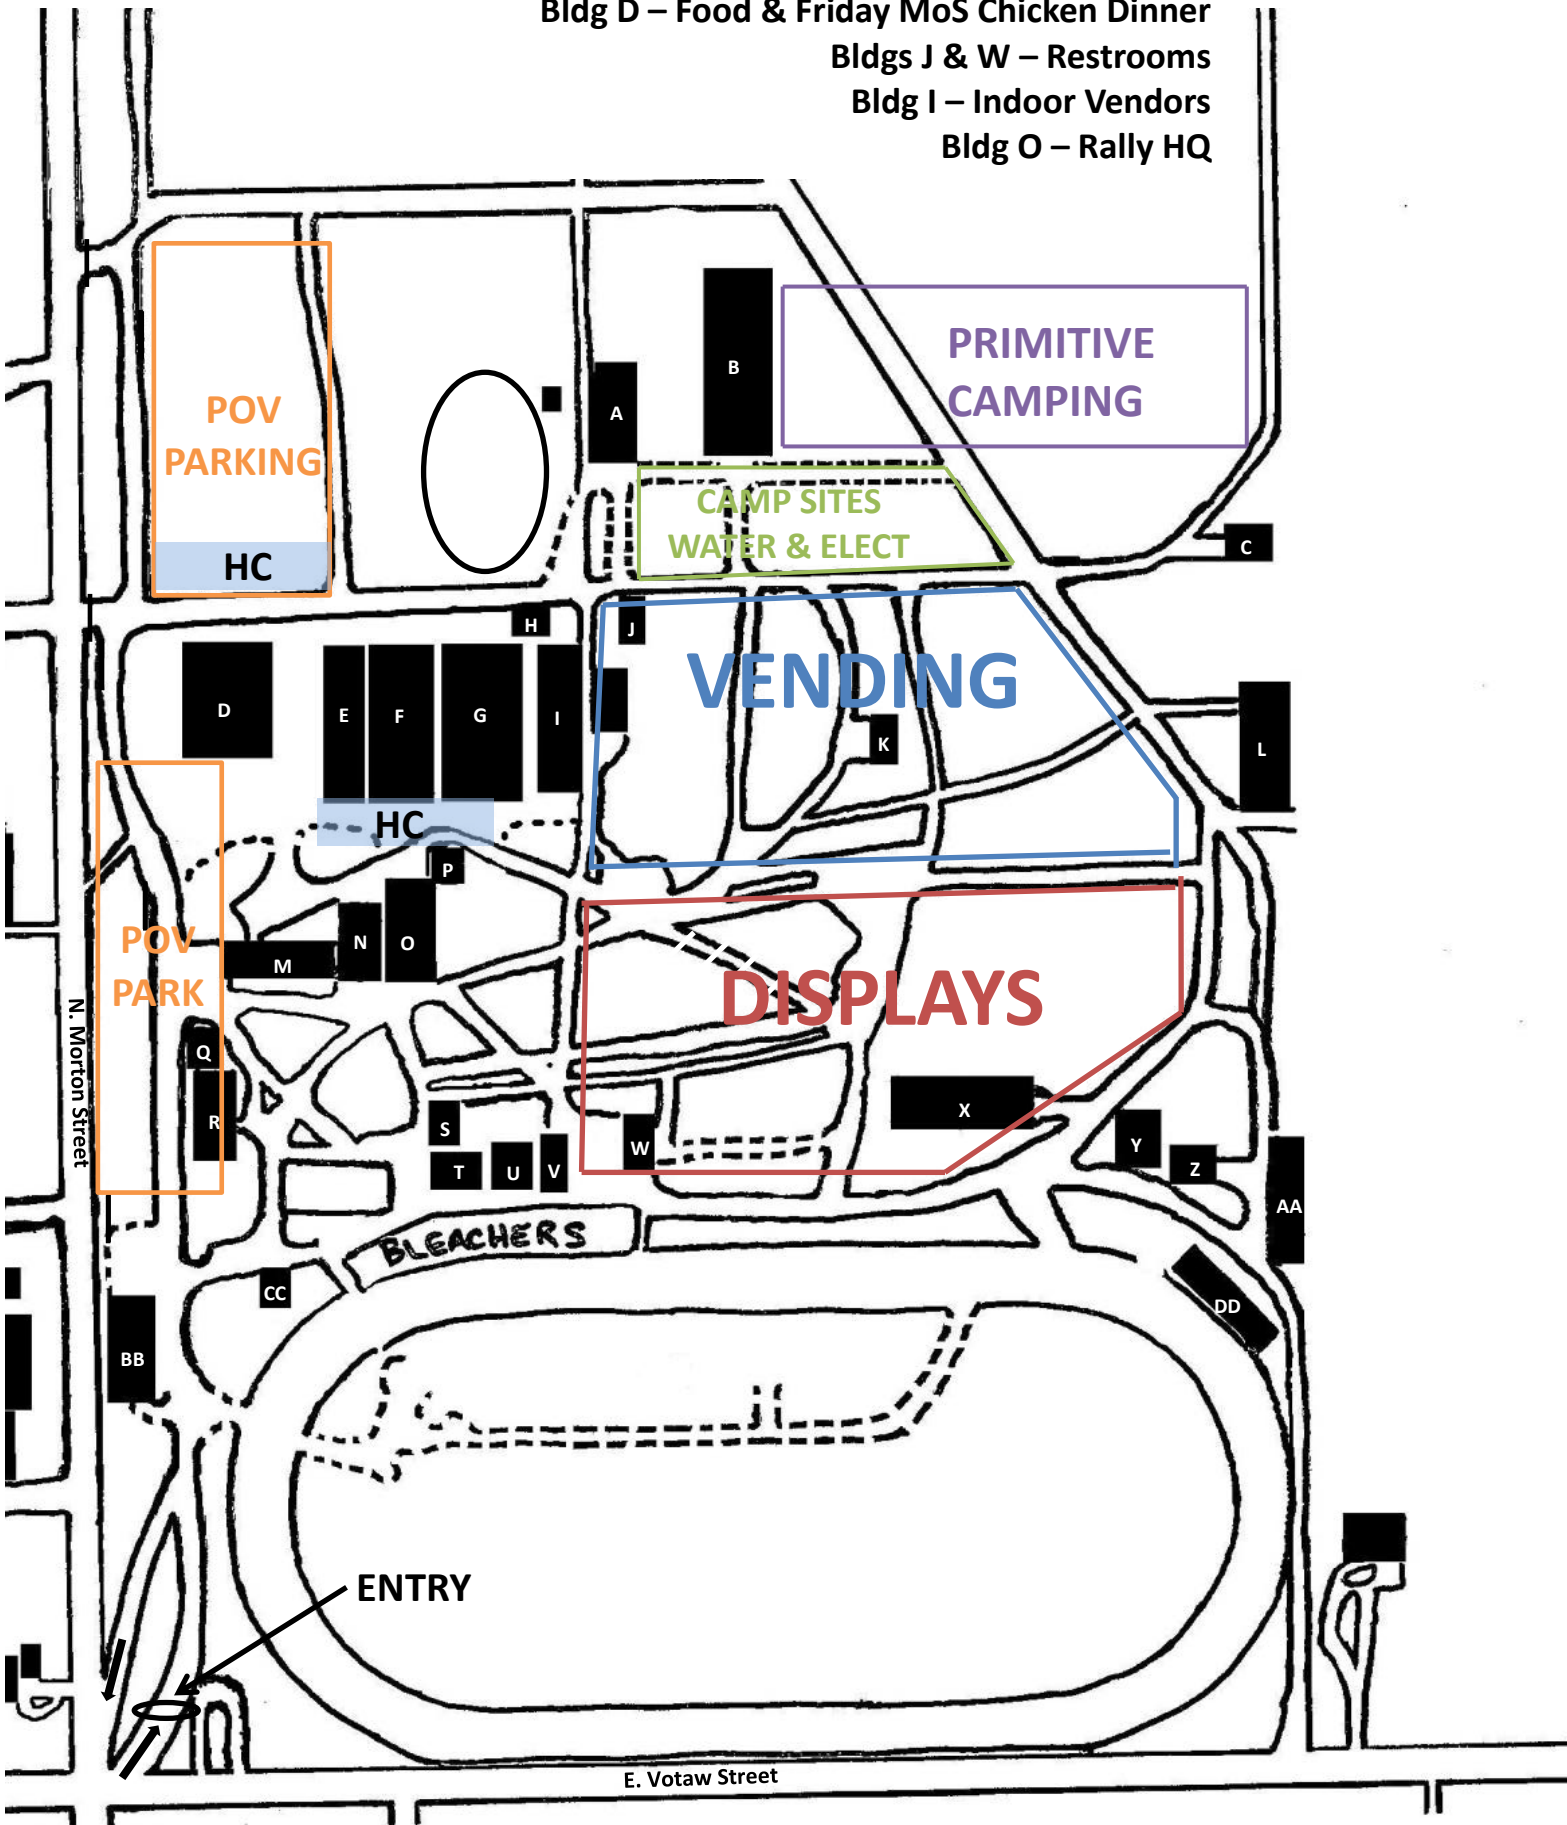

From I-70 (Richmond, IN). Take exit 151 and follow IN-27 N to Portland. Turn right at Arby's in Portland onto Votaw Street and continue east to fairgrounds.

From Celina, OH. Take OH SR-29 W to IN SR-67 W. Turn South at SR-27 and follow to Portland. Turn left at Arby's in Portland onto Votaw Street and continue east to fairgrounds.

From Ft Wayne. From the bypass (I-469/SR 24) take exit 11 and follow IN-27 S to Portland. Turn left at Arby's in Portland onto Votaw Street and continue east to fairgrounds.

Bldg D – Food & Friday MoS Chicken Dinner

Bldgs J & W – Restrooms

Bldg I – Indoor Vendors

Bldg O – Rally HQ

2015 Rally Layout

Fairgrounds will be open Thursday for early move-in. Vendor spaces - \$20, unlimited outdoor; 18'x20' indoor. Vendor dinner on Friday. Contact Mike Lusty at Rally@IndianaMVPA.org for info or vendor spaces.