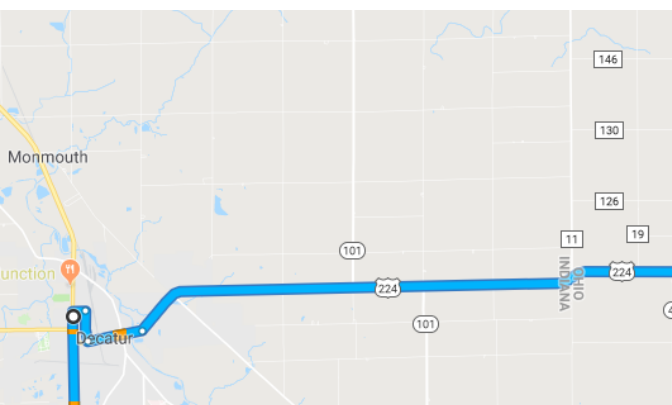

LEG 1: 29 MILES

DEPART 0900 ARRIVE 0945
 START: Museum of the Soldier, 510 E Arch St., (47371), Portland, IN.
 END: Parking Lot at 161 Ogg St. (vic. US224/Adams St., (46733), Decatur, IN.
 NOTES: There is a large parking lot on the south corner. A Marathon gas station is north east of there as well if you need fuel.

**Indiana MVPA
 2019 Convoy to Findlay MV Show**

LEG 2: 21 MILES

DEPART 1000
 START: Parking Lot at 161 Ogg St. (vic. US224/Adams St., (46733), Decatur, IN.
 END: Walmart at the US224/Ohio30 interchange (301 Towne Center Blvd, 45891), Van Wert, OH.
 NOTES: There is a Wal-Mart at this location. We will stop again for a 15 minute stretch and fuel/food.

Contacts:

- Dave Burton – 317-997-9870 (M38)
- Nathan Deal – 765-661-1776 (M38A1)
- Mike Lusty – 765-618-7219 (M37)

LEG 3: 33 MILES

START: Walmart at the US224/Ohio30 interchange (301 Towne Center Blvd, 45891), Van Wert, OH.

LEG 4: 23 MILES

START: Shell Gas Station, 1724 E Main St, (45875), Ottawa, OH.

END: Findlay MV Show, 1017 E Sandusky St., (45840), Findlay, OH.

NOTES: 110 Miles total. Expected arrival time: 1200.