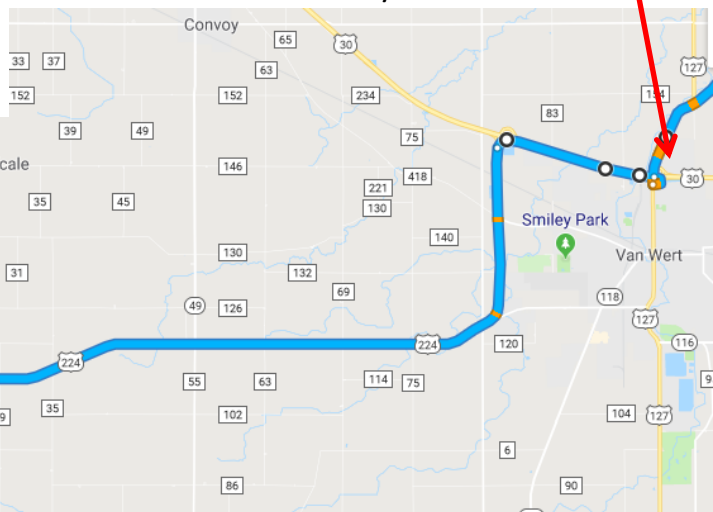

LEG 1: 29 MILES

DEPART 0900 ARRIVE 0945
 START: Museum of the Soldier, 510 E Arch St., (47371), Portland, IN.
 END: Parking Lot at 161 Ogg St. (vic. US224/Adams St., (46733), Decatur, IN.
 NOTES: There is a large parking lot on the south corner. A Marathon gas station is north east of there as well if you need fuel.

**Indiana MVPA
 2019 Convoy to Findlay MV Show**

LEG 2: 21 MILES

DEPART 1000
 START: Parking Lot at 161 Ogg St. (vic. US224/Adams St., (46733), Decatur, IN.
 END: Walmart at the US224/Ohio30 interchange (301 Towne Center Blvd, 45891), Van Wert, OH.
 NOTES: There is a Wal-Mart at this location. We will stop again for a 15 minute stretch and fuel/food.

END: Shell Gas Station, 1724 E Main St, (45875), Ottawa, OH.

NOTES: East end of town. There is a large parking lot on the north side of US224 and the gas station is on the south side. US 224 down to 1 lane in places from Van Wert Co. Line to Kalida.

LEG 4: 23 MILES

START: Shell Gas Station, 1724 E Main St, (45875), Ottawa, OH.

END: Findlay MV Show, 1017 E Sandusky St., (45840), Findlay, OH.

NOTES: 110 Miles total. Expected arrival time: 1200.